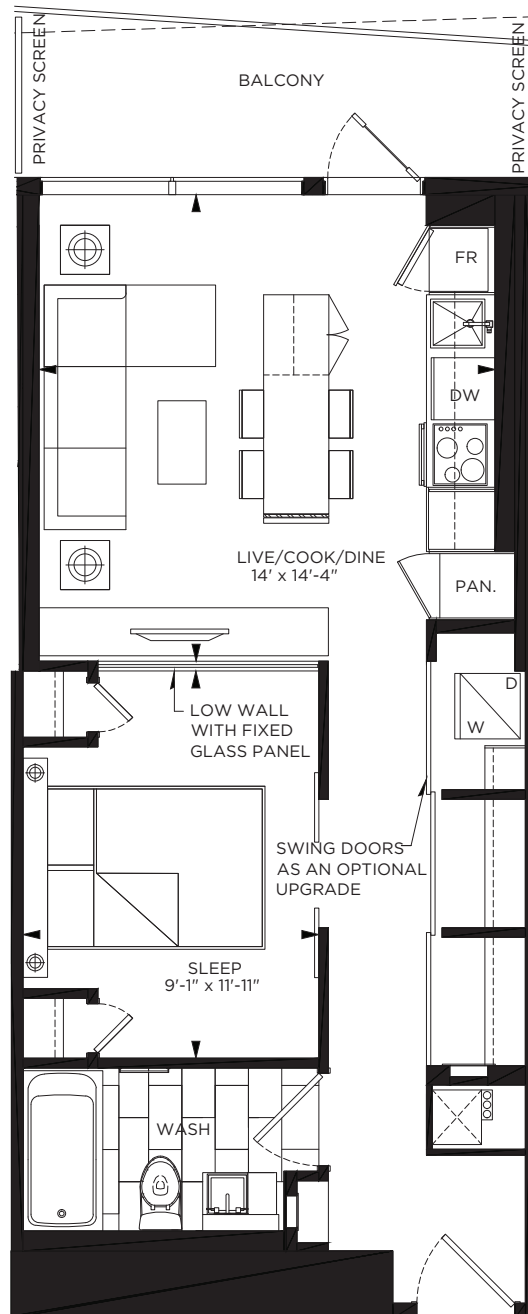

ONE BEDROOM
559 >> **SUITE 03 + 04**
 559 SQ.FT. + BALCONY <<

TYPICAL, FLOORS 11-58